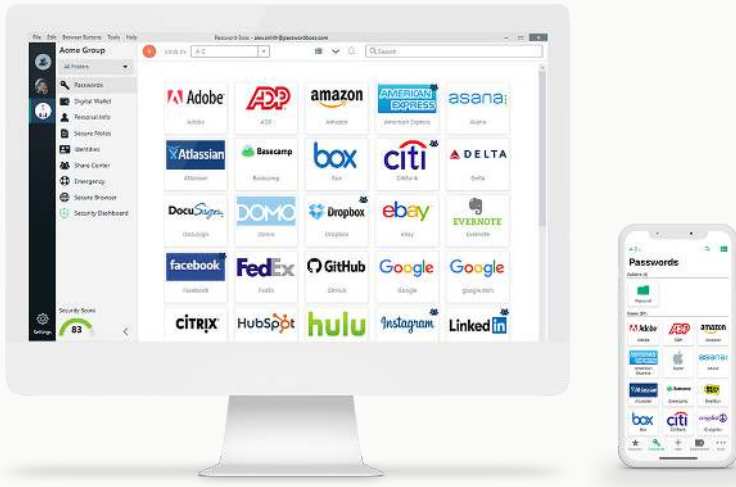

Access Every Password on Every Device

- Password Boss gives your user's secure access to their passwords from each of their devices.
- When an item is changed on one device, the changes are synchronized to all of the user's devices automatically.
- End-to-end security and a zero knowledge architecture keeps your passwords secure.